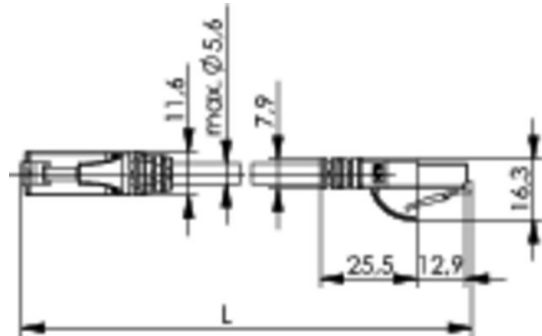

order number: L00000A0107

Patch cable U/UTP Cat.6, 1,0 m grey RAL 7035, PVC

Technical Attributes	
Short name	MP8 250-1,0
Length	1,0 m
Colour	grey

Performance Characteristics

- termination sequence acc. to EIA/TIA 568B
- 90° / 180° / 270° moulded boot with latch protection
- Colours: grey, green, red, blue, yellow, black, white, purple
- Variants with very short boot
- 360 degrees completely surround plug shielding (shielded cable types)
- flexible and strain relieved
- moulded strain relief boot
- cable jacket and strain relief boot: PVC resp. LSZH (= Low Smoke, Zero Halogen)

Mechanical Characteristics	
Cable structure	Li2YY 4x2xAWG 24/7
Stranded wire	AWG 24 (7/0.2 mm)
Insulation	PE; Ø 1.0 mm (±0.05 mm)
Pair shielding	
Overall shielding	
Outer jacket	5.4 mm (±0.2 mm)

Climatic Characteristics	
flame-retardant test	IEC 60332-1
UL	
Operating temperature	-20° C ... 60° C

Electrical Characteristics	
Current carrying capacity at 50°C	1 A
PoE+ acc to IEEE 802.3at	Adequate for Power over Ethernet+

Standards	
Connectors	IEC 60603-7-4

Transmission Characteristics	
10 Gigabit Ethernet acc. to IEEE 802.3an	
Gigabit Ethernet acc. to IEEE 802.3	Adequate for Gigabit Ethernet